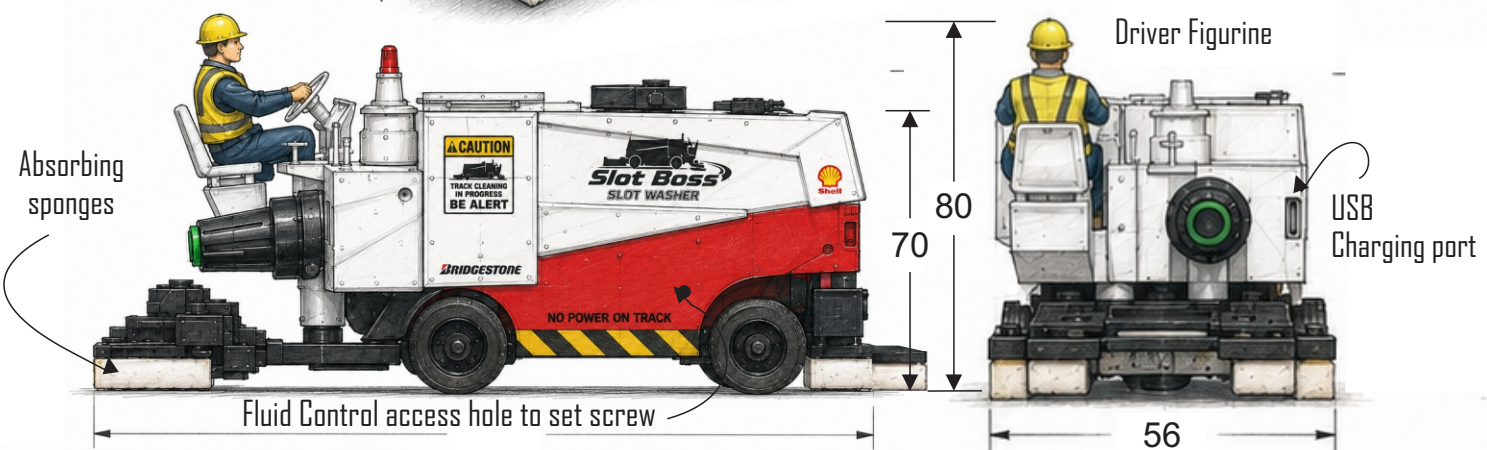

### DUAL CLEANING PADS

Front and rear pads work together to keep your slot track race-ready.

[www.slotwagenracing.com](http://www.slotwagenracing.com)

© 2026 SlotWagen. All Rights Reserved. Patent Pending. Unauthorized reproduction or use is prohibited.

**BETTER TRACTION. CONSISTENT LAPS. MORE FUN.**

**BUILT TO CLEAN. BUILT TO RACE.**

Absorbing sponges

Driver Figurine

Absorbing sponges

USB Charging port

Fluid Control access hole to set screw

Fluid Opening Cap