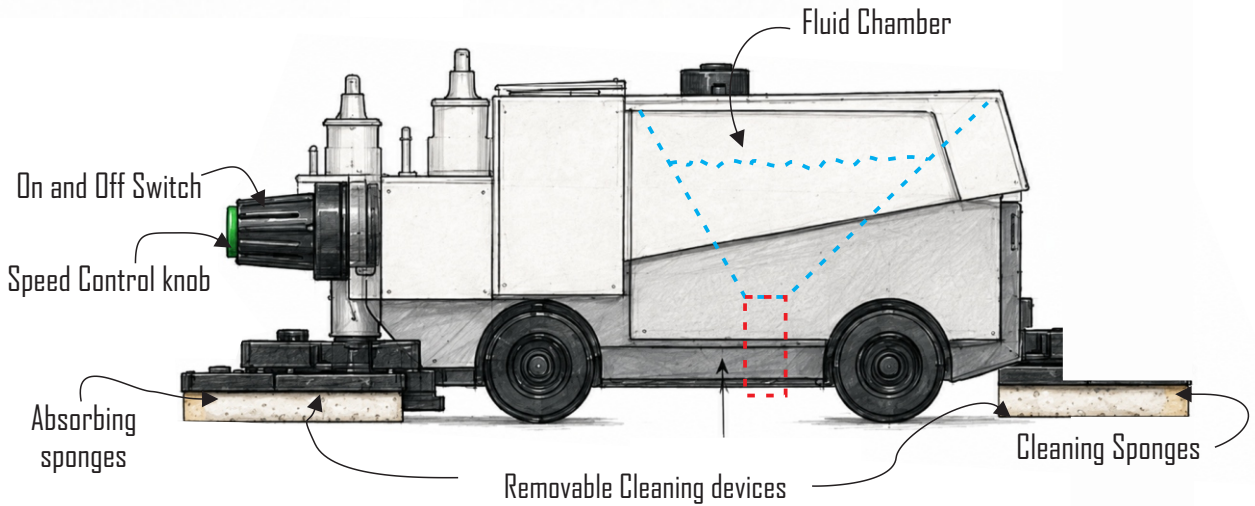

## CLEAN TRACK. FASTER CARS.

Keep your track in peak condition with the Slot Boss Track Cleaning Slot Car. Designed to remove dust, debris and rubber build-up for smoother runs and better racing.

**EFFECTIVE CLEANING**  
Dual front and rear cleaning pads lift dust and grime.

### DUAL CLEANING PADS

Front and rear pads work together to keep your slot track race-ready.

[www.slotwagenracing.com](http://www.slotwagenracing.com)

© 2026 SlotWagen. All Rights Reserved. Patent Pending. Unauthorized reproduction or use is prohibited.

**BETTER TRACTION. CONSISTENT LAPS. MORE FUN.**

**BUILT TO CLEAN. BUILT TO RACE.**

Absorbing sponges

Driver Figurine

Absorbing sponges

USB Charging port

Fluid Control access hole to set screw

Fluid Opening Cap

56

56

Battery Compartment  
192

Flickering Light

On and Off Switch

Speed Control knob

Absorbing sponges

Removable Cleaning devices