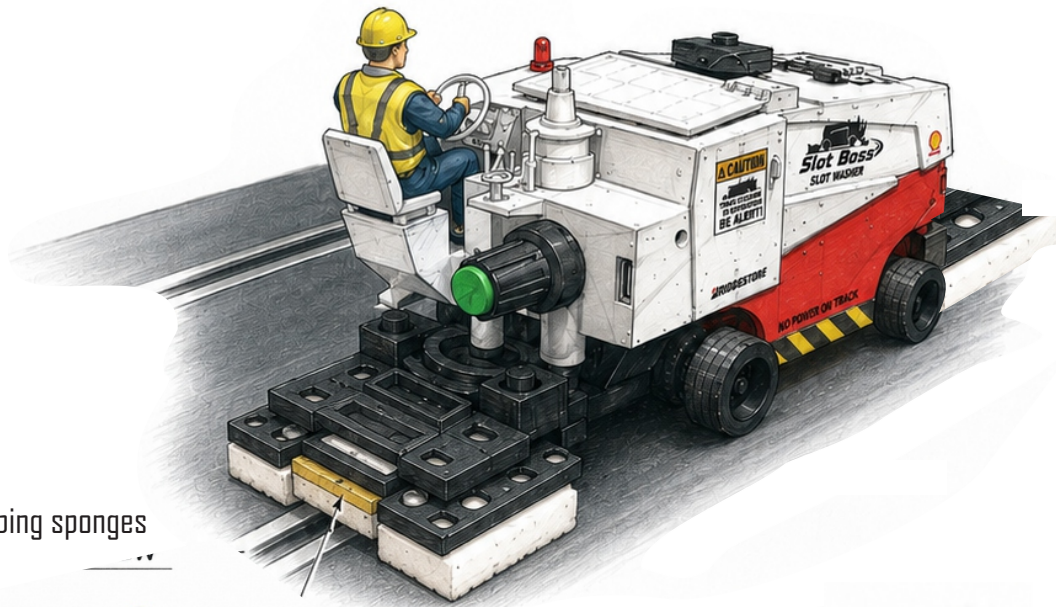

## CLEAN TRACK. FASTER CARS.

Keep your track in peak condition with the Slot Boss Track Cleaning Slot Car. Designed to remove dust, debris and rubber build-up for smoother runs and better racing.

**EFFECTIVE CLEANING**  
Dual front and rear cleaning pads lift dust and grime.

**REALISTIC DESIGN**  
Detailed 1:#2 scale truck with driver figure.

**TRACK READY**  
Self driven operated track cleaning-hands off system.

**PATENT PENDING  
CLEANING FLUID TECHNOLOGY**  
Advanced formula helps break down and lift tough build-up for a deeper clean.

### DUAL CLEANING PADS

Front and rear pads work together to keep your slot track race-ready.

[www.slotwagenracing.com](http://www.slotwagenracing.com)

© 2026 SlotWagen. All Rights Reserved. Patent Pending. Unauthorized reproduction or use is prohibited.

**BETTER TRACTION. CONSISTENT LAPS. MORE FUN.**

**BUILT TO CLEAN. BUILT TO RACE.**

Absorbing sponges

Driver Figurine

Absorbing sponges

USB Charging port

Fluid Control access hole to set screw

Fluid Opening Cap